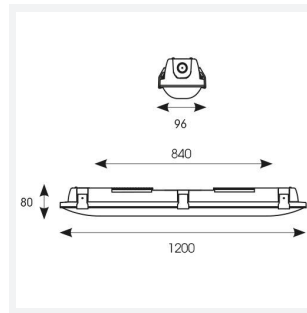

# Tornado EVO

Tornado EVO CCT Multi Wattage 1200mm Self-Code: ATORE4/1/SM3

Category	Battens and Weatherproofs
Application	Ancillary, Commercial, Education, Healthcare, Hospitality, Industrial, Retail
Specification	Performance

TECHNICAL INFORMATION	
Light Source	LED
Colour / Finish	Grey
IP Rating	IP65
Class Protection	1
Internal / External	Internal / External
Surface / Recessed / Suspended	Ceiling, Suspended
Lumen Depreciation	L80 72,000h
Warranty (Years)	5
CE Mark	Yes
Height	80 mm