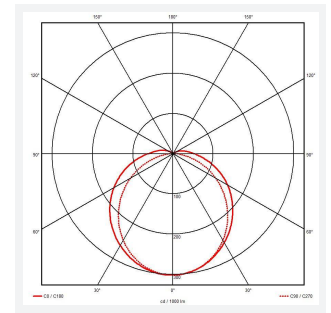

# Tornado EVO

Tornado EVO CCT Multi Wattage 1200mm Self-Code: ATORE4/1/SM3

Category	Battens and Weatherproofs
Application	Ancillary, Commercial, Education, Healthcare, Hospitality, Industrial, Retail
Specification	Performance

GENERAL INFORMATION	
Wattage	20W/40W
Lumens Delivered	3100lm - 6200lm (4000K)
Lm/W	160lm/W (4000K)
Beam Angle	120
CRI	80
CCT	4000/5000/6500K
Input	220/240V
Operating Temp	0°C - 40°C
SDCM	6
Energy efficiency class	D

TECHNICAL INFORMATION	
Light Source	LED
Colour / Finish	Grey
IP Rating	IP65
Class Protection	1
Internal / External	Internal / External
Surface / Recessed / Suspended	Ceiling, Suspended
Lumen Depreciation	L80 72,000h
Warranty (Years)	5
CE Mark	Yes
Height	80 mm